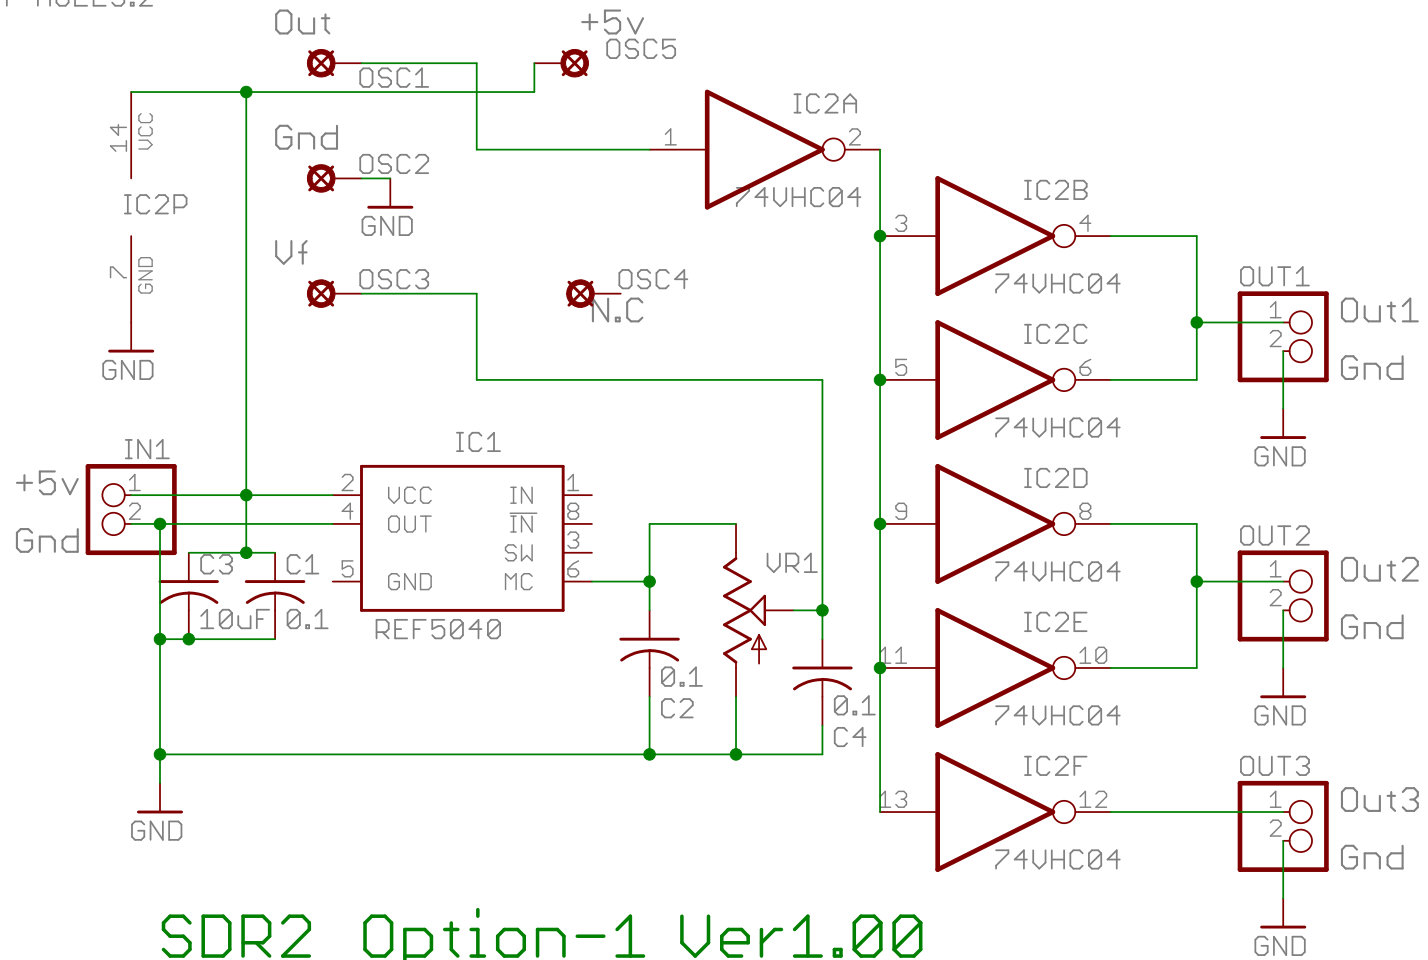

H1
MOUNT-HOLE3.2

SDR2 Option-1 Ver1.00

ICT-Kuwa/JA4BUA 2018.02

H2
MOUNT-HOLE3.2