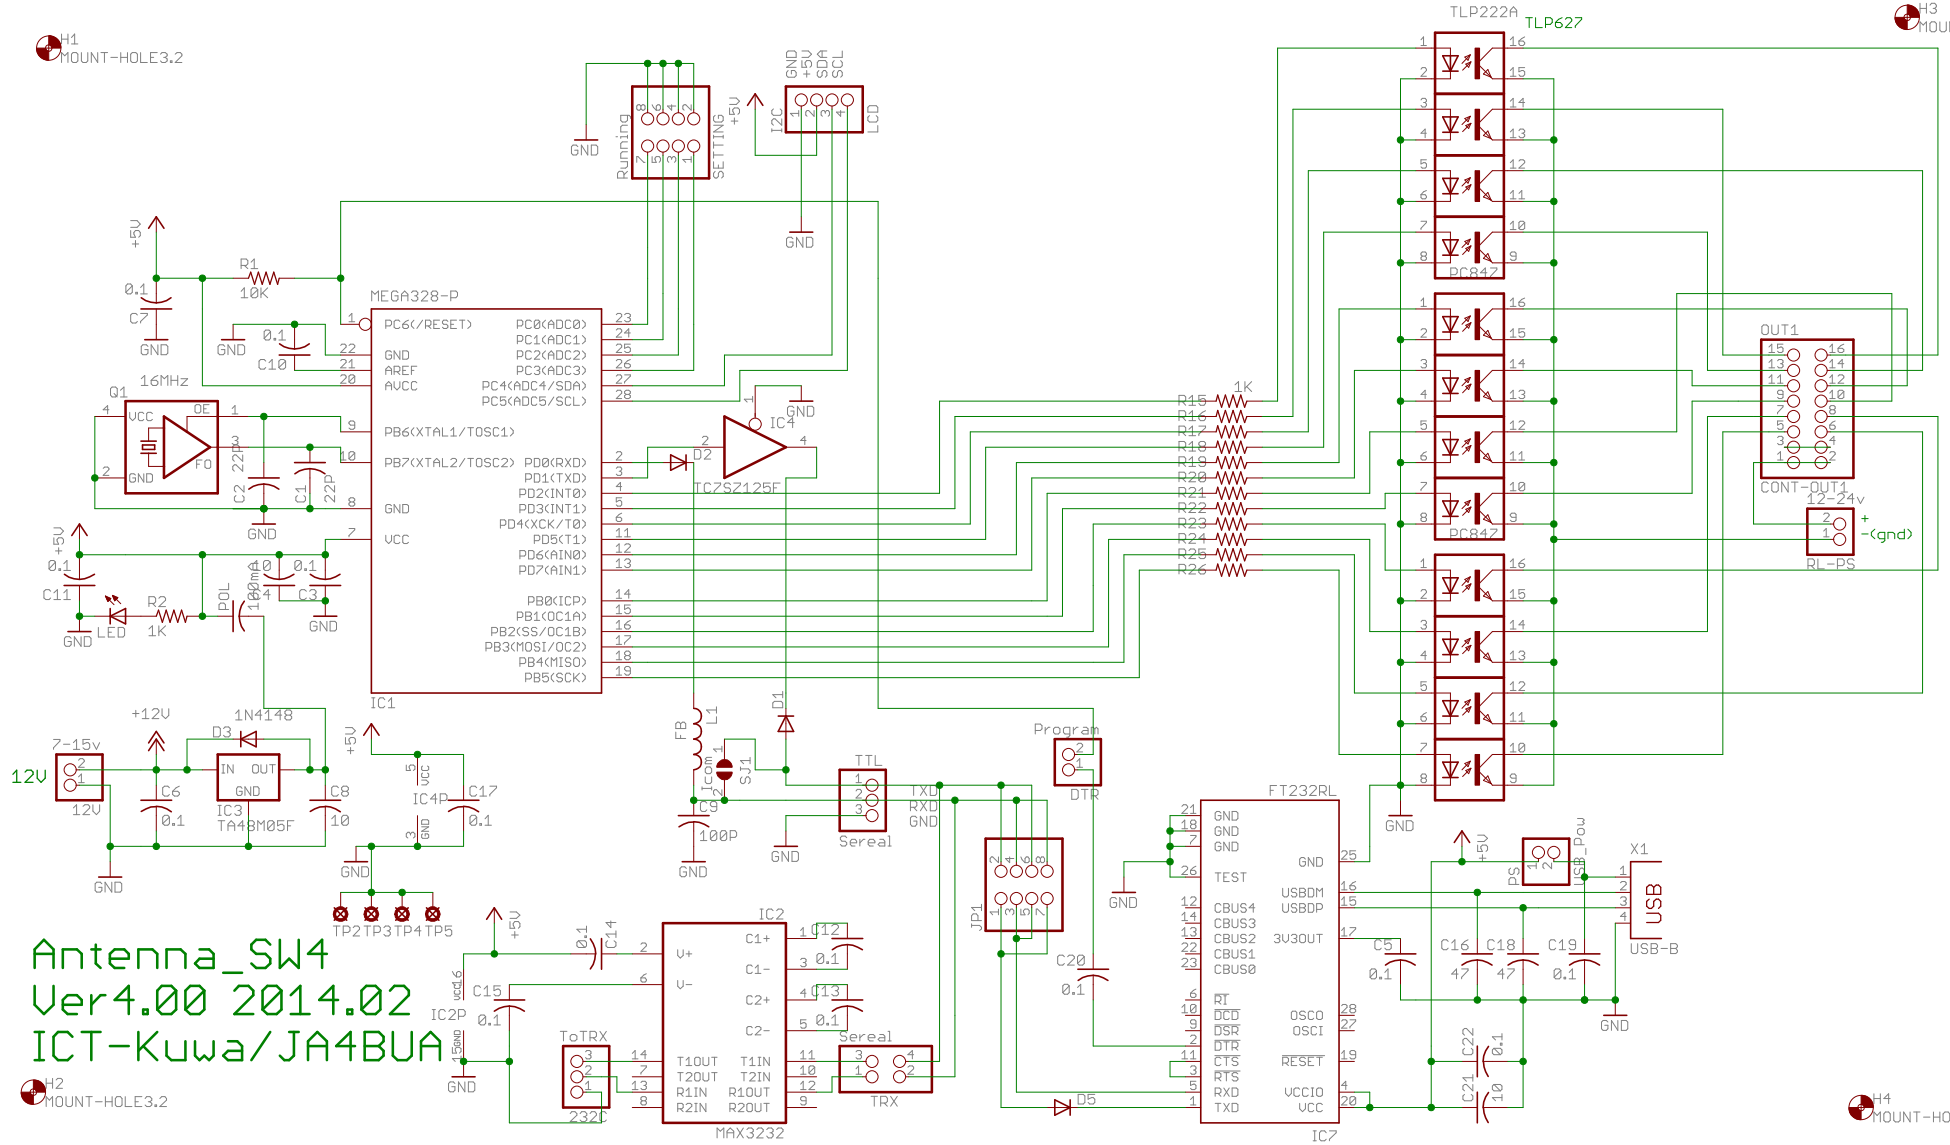

H1  
MOUNT-HOLE3.2

H3  
MOUNT-HOLE3.2

Antenna\_SW4  
 Ver4.00 2014.02  
 ICT-Kuwa/JA4BUA

H2  
MOUNT-HOLE3.2

H4  
MOUNT-HOLE3.2