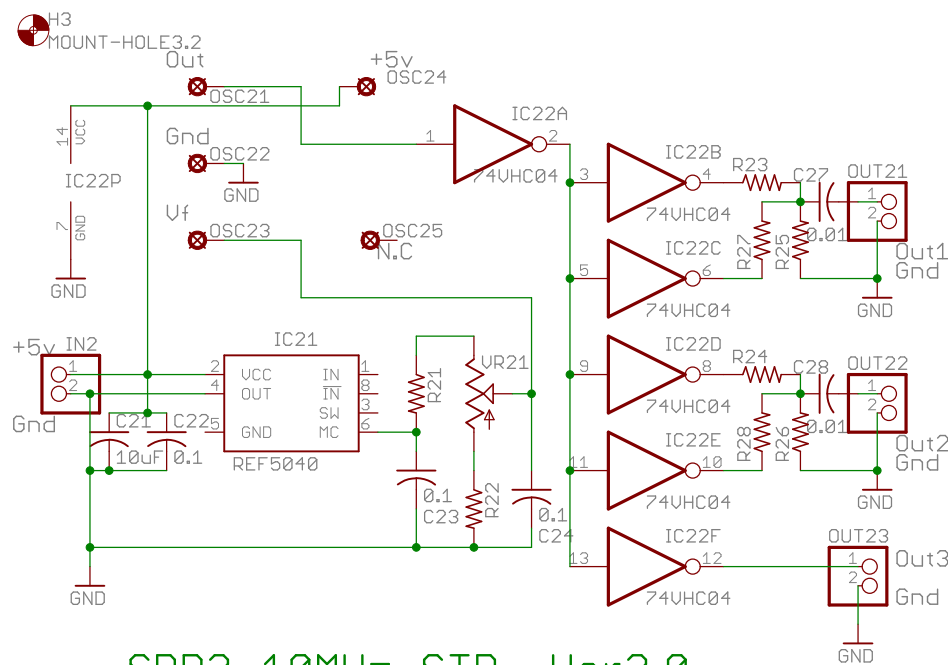

SDR2 10MHz-STD Ver2.0  
ICT-Kuwa/JA4BUA 2019.2

H2 MOUNT-HOLE3.2

SDR2 10MHz-STD Ver2.0  
ICT-Kuwa/JA4BUA 2019.2

H4 MOUNT-HOLE3.2